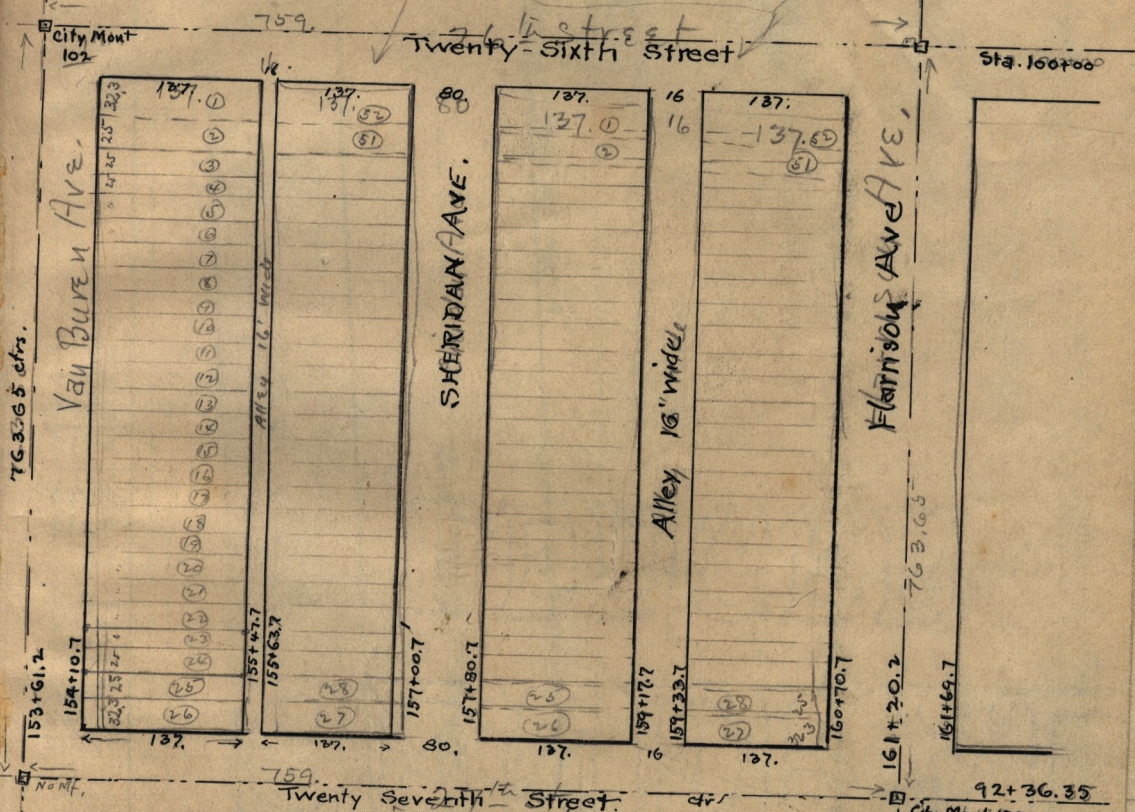

Moffitt's Subdivision  
of  
W 1/2 of Blk 22-Plat C  
W 1/2 of Blk. 22-Plat C

Plats 22  
Bichsel's  
Subdivision E 1/2 of Blk 22  
Plat C

78a

763.65 cfrs.

763.65

Oct 9-1906.

Massa Sub-div. of Blk 18-18

I employed Kentz to locate corners of Lots 23-24  
of Moffitt's Sub. for Kelly + Herrick

at av

at. line